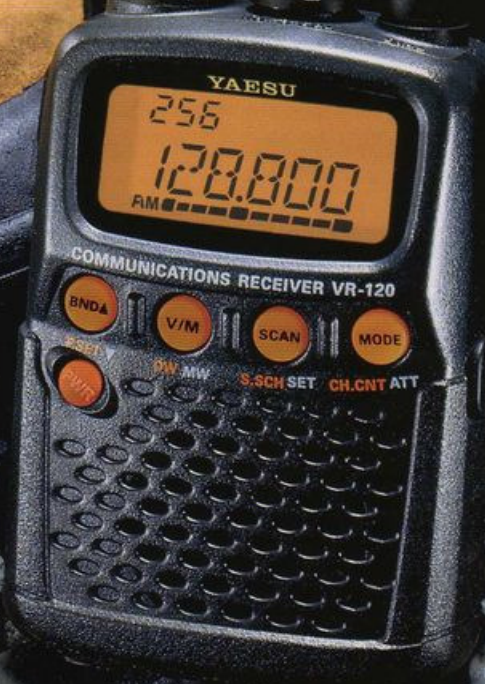

COMMUNICATIONS RECEIVER

VR-120

Wideband Coverage: 0.1 ~ 1299.995 MHz AM/FM/Wide-FM

Professional-Grade Monitoring In the Field!

Actual Size

 **YAESU**
Choice of the World's top DX'ers

RUGGED OUTDOOR-READY CASE CONSTRUCTION!

To survive the rigors of outdoor use, the VR-120 is housed in a durable, high-impact polycarbonate case, and is protected against water ingress as per JIS II Specifications.

ULTRA-LONG BATTERY LIFE!

When you're out in the field, and can't afford to miss out on weather information, long battery life in your receiver is essential. The VR-120 especially designed for low current consumption, can provide up to 20 hours of operation on a pair of "AA" Alkaline batteries (at 40 mW audio output) when the Battery Saver feature is enabled which dramatically reduced current consumption when no signal is being received. An icon on the LCD indicates when the batteries are getting low, alerting you to the need to replace them.

The no-nonsense front panel of the VR-120 contains four large keys which are used for command of the receiver's many operating functions. These keys, the "Function" key on the side, and the Main Tuning Knob are all you need to tune in on the DX action! The display and function keys are fully illuminated, for ease of operation at night.

WIDEBAND FREQUENCY COVERAGE WITH EASY ACCESS!

The VR-120 provides continuous coverage of the frequency range 0.1 ~ 1299.995 MHz (cellular frequencies are blocked and non-restorable). When you set a frequency, the operating mode (AM/FM/Wide-FM) and channel steps appropriate