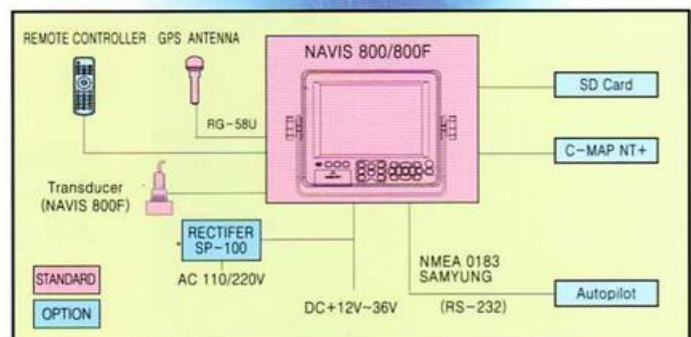

CONFIGURATION

* Specification is subject to change without pre-notice

SAMYUNG ENC Co.,Ltd.

Head Office : 1123-17, Dongsam-Dong, Youngdo-Gu, Busan, Korea, 606-083
Tel : 82-51-601-5532(Rep.) Fax : 82-51-413-4446
A/S Center : 65-20, 2-Ga Namhang-Dong, Yungdo-Gu, Busan, Korea, 606-032
Tel : 82-51-601-5570~4(Rep.) Fax : 82-51-416-5515
Http : //www.samyungenc.com

ISO 9001:2000 / KS A 9001:2001
Certificate No. : RQM0645

KOSDAQ Listed Company