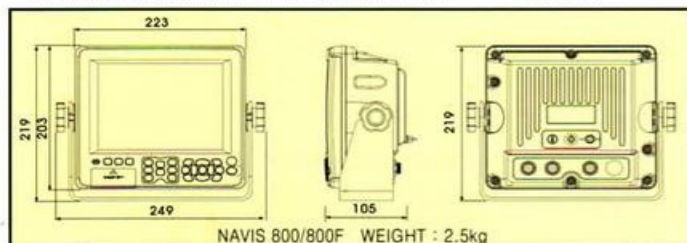

COMPONENT / DIMENSIONS

STANDARD

- GPS LCD plotter 1SET
- GPS antenna 1EA
- Transducer for (NAVIS 800F) 1EA
- Installation materials, spare parts, manual 1LOT

OPTION

- SD Card
- C-MAP NT+
- Remote Controller
- Rectifier