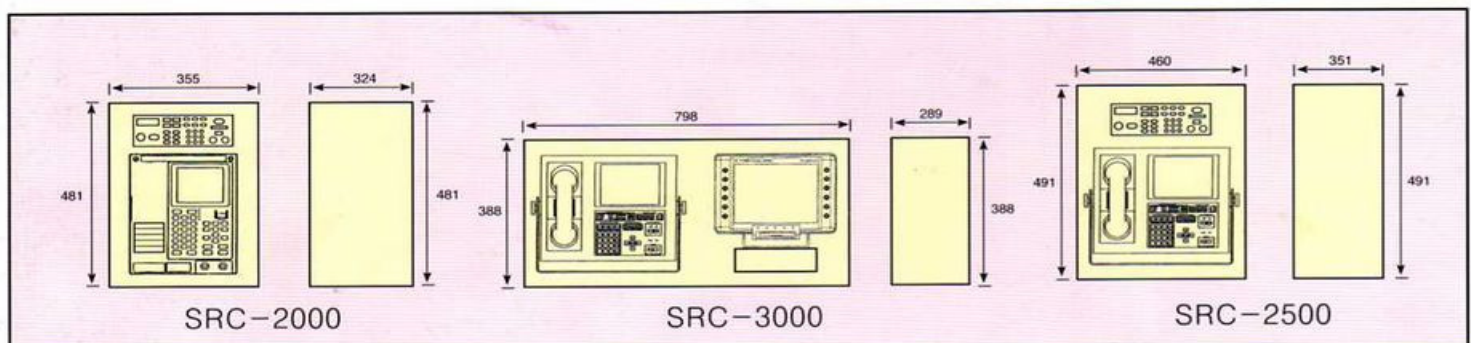

GMDSS CONSOLE RACK SERIES

SRC-2000/2500/3000

FEATURES

- Compliant with ITU, IMO, CCIR
- Compact and lightweight
- One unit (MF/HF & VHF)
- New design and authorized high quality
- Various choice according to the kind of vessel

COMPONENTS

■ A2 AREA CONSOLE RACK (SRC-2000)

- COMPONENTS
  - MF/HF RADIO EQUIPMENT (150W/250W)
    MODEL : SRG-1150D/1250D
  - DSC VHF RADIO TELEPHONE (25W)
    MODEL : STR-580D

■ A3 AREA CONSOLE RACK (SRC-3000)

- COMPONENTS
  - MF/HF RADIO EQUIPMENT (250W/400W)
    MODEL : SRG-250/400
  - INMARSAT-C SHIP EARTH STATION
    MODEL : TT-3020C

■ A2 AREA CONSOLE RACK (SRC-2500)

- COMPONENTS
  - MF/HF RADIO EQUIPMENT (250W/400W)
    MODEL : SRG-250/400
  - DSC VHF RADIO TELEPHONE (25W)
    MODEL : STR-580D

DIMENSIONS

SAMYUNG ELECTRONIC CO.,LTD.

Samyung Bldg., # 65-20, 2-Ka, Namhang-Dong,
Yungdo-Ku, Pusan, 606-032, Korea
Tel: +82 51 416-5555(Rep) +82 51 601-5555(A/S)
Fax: +82 51 413-4446
<http://www.sam-yung.co.kr>
E-mail: marketing@sam-yung.co.kr
samyung@sam-yung.co.kr

ISO 9002 / KS A 9002
Certificate No. : QSC92073