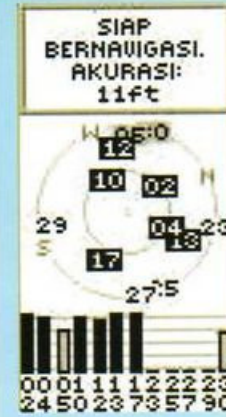

Physical & Performance :

Unit Dimensions WxHxD	: 4.4" x 2.0" x 1.2" (11.2 x 5.1 x 3.0 cm)
Display Size WxH	: 1.1" x 2.1" (2.8 x 5.4 cm)
Display Resolution WxH	: 64 x 128 pixels
Display Type	: 4 level gray LCD
Weight	: 5.3 oz (150 g) with batteries
Battery	: 2 AA batteries (not included)
Battery Life	: 22 hours
Waterproof	: Yes (IPX7 standards)
Floats	: No
High-Sensitivity Receiver	: Yes
PC Interface	: Serial RS232
RoHS Version Available	: Yes

Maps & Memory :

Basemap	: No
Ability to add Maps	: No
Built-in Memory	: No
Accepts Data Card	: No
Waypoints / Favorites	: 500
Routes	: 20 reversible
Track Log	: 10,000 points / 10 saved tracks

Features :

Automatic Routing	: No
Electronic Compass	: No
Region	: Zona Indonesia
Languages	: Indonesian / English
Hunt/Fish Calender	: No
Sun & Moon Information	: Yes
Tide Tables	: Yes
Area Calculation	: No
Custom POIs	: No

GPS Performance :

Receiver	: 12 parallel channel with high-sensitivity GPS receiver
Acquisition Times	:
Warm	: Approximately 15 sec.
Cold	: Approximately 45 sec.
AutoLocate	: Approximately 5 minutes
Update Rate	: 1/seconds, continuous
GPS Accuracy	:
Position	: < 15 meters, 95% typical
Velocity	: 0.05 m/sec steady state
Interface	: RS232 with NMEA 0183

What's in the Box :

- eTrex Hi (010-00631-15)
- Warranty Card (by. Jasa Marine Hardware)
- Wrist strap
- Owner's manual
- Quick start guide

Satellite page