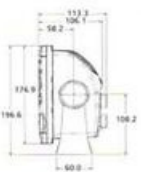

GPSmap 4010C