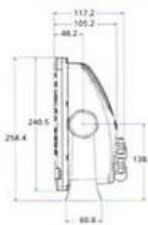

GPSmap 5008C