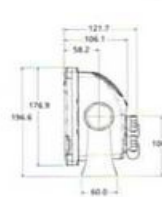

GPSmap 4008C

GPSmap 4010C

GPSmap 4012C

GPSmap 5008C

GPSmap 5012C

GPSmap 5015C

**Chartplotters**

	GPSmap 276C and 278	GPSmap 450	GPSmap 550	GPSmap 555	GPSmap 3005C, 3006C and 3010C
GPS receiver type	Detachable 12 channel	Internal 12 channel (compatible with GA29)	Internal 12 channel (compatible with GA29)	Internal 12 channel (compatible with GA29)	GPS 17 external 12 channel
Waterproof Standard	IPX 7	IPX 7	IPX 7	IPX 7	IPX 7
Pre-programmed charts	UK and European maps (278 only)	Pre Programmed UK + Ireland BlueChart	Pre Programmed UK + Ireland BlueChart	Pre Programmed UK + Ireland BlueChart	NO
Basemap	Traditional	Satellite Imagery	Satellite Imagery	Satellite Imagery	Traditional
BlueChart Compatible	YES	NO	NO	NO	YES
G2 Compatible	YES	NO	NO	NO	YES
G2 Vision Compatible	NO	YES	YES	YES	NO
Unit Dimensions	5.7" W x 3.2" H x 1.9" D	5.7" W x 5.0" H x 2.9" D	6.4" W x 5.9" H x 2.9" D	6.4" W x 5.9" H x 2.9" D	See technical drawings below
Display Size (diagonal)	3.8" (96.5mm)	4.0" (102mm)	5.0" (127mm)	5.0" (127mm)	3005 - 5.0" 3006 - 6.4" 3010 - 10.4"
Display Type	256+ colour Sunlight Readable	256+ colour QVGA, Sunlight Readable	256+ colour QVGA, Sunlight Readable	256+ colour VGA, Sunlight Readable	256+ colour VGA, Sunlight Readable
Display Resolution	320 x 480	240 x 320	240 x 320	640 x 480	640 x 480
Battery Life	15 HR Rechargeable	n/a	n/a	n/a	n/a
TrackBack Mode	YES	YES	YES	YES	YES
No. of Tracklog points	10,000	10,000	10,000	10,000	10,000
CANet Compatible	NO	YES	YES	YES	NO
Garmin Marine Network Compatible	NO	NO	NO	NO	YES
WAAS/EGNOS Capability	YES	YES	YES	YES	YES
Video Input	NO	NO	NO	NO	3006, 3010 only
MGRS Position format	YES	YES	YES	YES	YES
Compatible with Radar	NO	NO	NO	NO	YES
Celestial information page	YES	YES	YES	YES	YES
Alphanumeric Keypad	NO	NO	NO	NO	YES
Tide Station Information	YES	YES	YES	YES	YES
Voltage Range	10-35	10-35	10-35	10-35	10-35
NMEA 0183 Compatible	YES	YES	YES	YES	YES
NMEA 2000 Compatible	NO	NO	NO	NO	NO
Bathymetric Fishing Charts	NO	with optional g2 Vision card	with optional g2 Vision card	with optional g2 Vision card	NO
Fish Eye 3D	NO	with optional g2 Vision card	with optional g2 Vision card	with optional g2 Vision card	NO
Mariner's Eye 3D	NO	with optional g2 Vision card	with optional g2 Vision card	with optional g2 Vision card	NO
AutoGuidance	NO	with optional g2 Vision card	with optional g2 Vision card	with optional g2 Vision card	NO