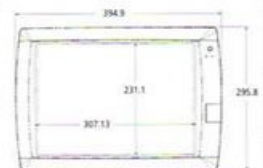

GPSmap 4008C

GPSmap 4010C

GPSmap 4012C

GPSmap 5008C

GPSmap 5012C

GPSmap 5015C

**Chartplotters**

	GPSmap 276C and 278	GPSmap 450	GPSmap 550	GPSmap 555	GPSmap 3005C, 3006C and 3010C
GPS receiver type	Detachable 12 channel	Internal 12 channel (compatible with GA29)	Internal 12 channel (compatible with GA29)	Internal 12 channel (compatible with GA29)	GPS 17 external 12 channel
Waterproof Standard	IPX 7	IPX 7	IPX 7	IPX 7	IPX 7
Pre-programmed charts	UK and European maps (278 only)	Pre Programmed UK + Ireland BlueChart	Pre Programmed UK + Ireland BlueChart	Pre Programmed UK + Ireland BlueChart	NO
Basemap	Traditional	Satellite Imagery	Satellite Imagery	Satellite Imagery	Traditional
BlueChart Compatible	YES	NO	NO	NO	YES
G2 Compatible	YES	NO	NO	NO	YES
G2 Vision Compatible	NO	YES	YES	YES	NO
Unit Dimensions	5.7" W x 3.2" H x 1.9" D	5.7" W x 5.0" H x 2.9" D	6.4" W x 5.9" H x 2.9" D	6.4" W x 5.9" H x 2.9" D	See technical drawings below
Display Size (diagonal)	3.8" (96.5mm)	4.0" (102mm)	5.0" (127mm)	5.0" (127mm)	3005 - 5.0" 3006 - 6.4" 3010 - 10.4"
Display Type	256+ colour Sunlight Readable	256+ colour QVGA, Sunlight Readable	256+ colour QVGA, Sunlight Readable	256+ colour VGA, Sunlight Readable	256+ colour VGA, Sunlight Readable
Display Resolution	320 x 480	240 x 320	240 x 320	640 x 480	640 x 480
Battery Life	15 HR Rechargeable	n/a	n/a	n/a	n/a
TrackBack Mode	YES	YES	YES	YES	YES
No. of Tracklog points	10,000	10,000	10,000	10,000	10,000
CANet Compatible	NO	YES	YES	YES	NO
Garmin Marine Network Compatible	NO	NO	NO	NO	YES
WAAS/EGNOS Capability	YES	YES	YES	YES	YES
Video Input	NO	NO	NO	NO	3006, 3010 only
MGRS Position format	YES	YES	YES	YES	YES
Compatible with Radar	NO	NO	NO	NO	YES
Celestial information page	YES	YES	YES	YES	YES
Alphanumeric Keypad	NO	NO	NO	NO	YES
Tide Station Information	YES	YES	YES	YES	YES
Voltage Range	10-35	10-35	10-35	10-35	10-35
NMEA 0183 Compatible	YES	YES	YES	YES	YES
NMEA 2000 Compatible	NO	NO	NO	NO	NO
Bathymetric Fishing Charts	NO	with optional g2 Vision card	with optional g2 Vision card	with optional g2 Vision card	NO
Fish Eye 3D	NO	with optional g2 Vision card	with optional g2 Vision card	with optional g2 Vision card	NO
Mariner's Eye 3D	NO	with optional g2 Vision card	with optional g2 Vision card	with optional g2 Vision card	NO
AutoGuidance	NO	with optional g2 Vision card	with optional g2 Vision card	with optional g2 Vision card	NO